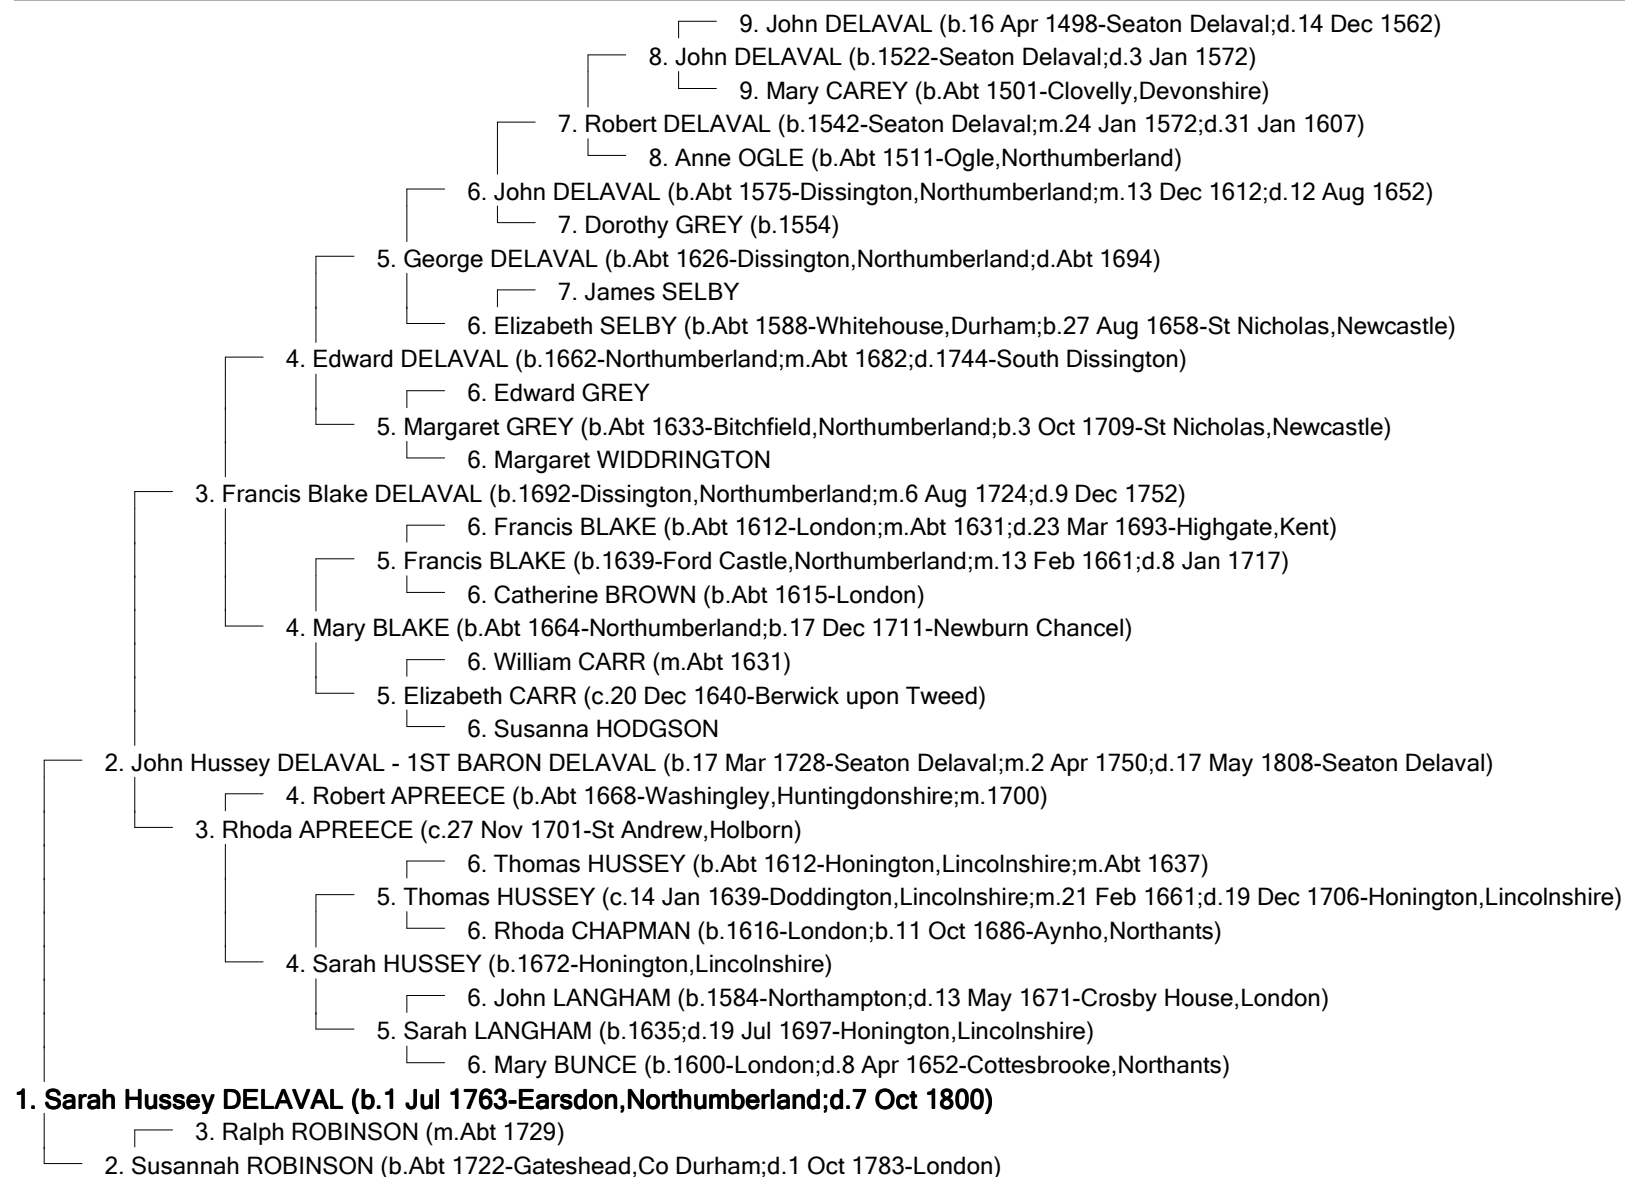

Ancestors of Sarah Hussey DELAVAL - www.kiplinhall.co.uk

2 Nov 2008

└─ 3. Margaret DELAVAL (b.Abt 1708-Ford,Northumberland)